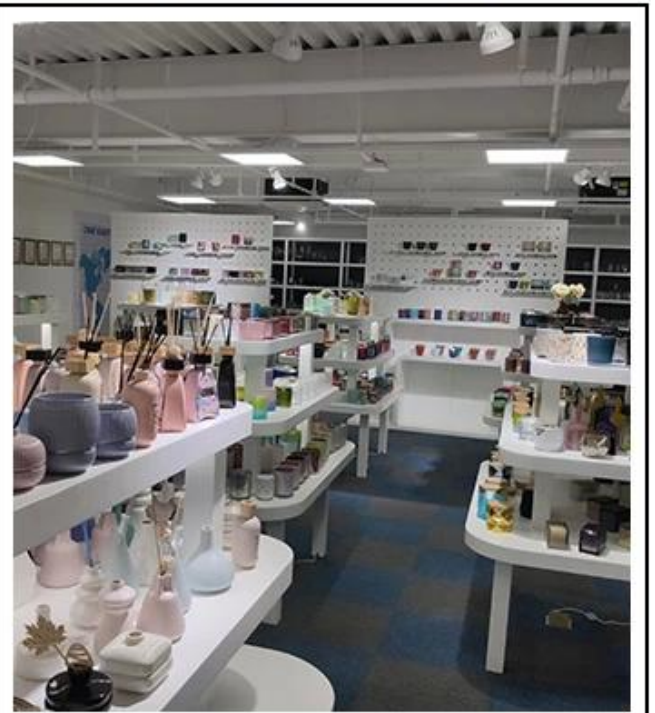

## Sample room&Trade show

---

---

# SAMPLE ROOM

There are more than 5000 products in  
sample room of Sunny Glassware  
for your reference.