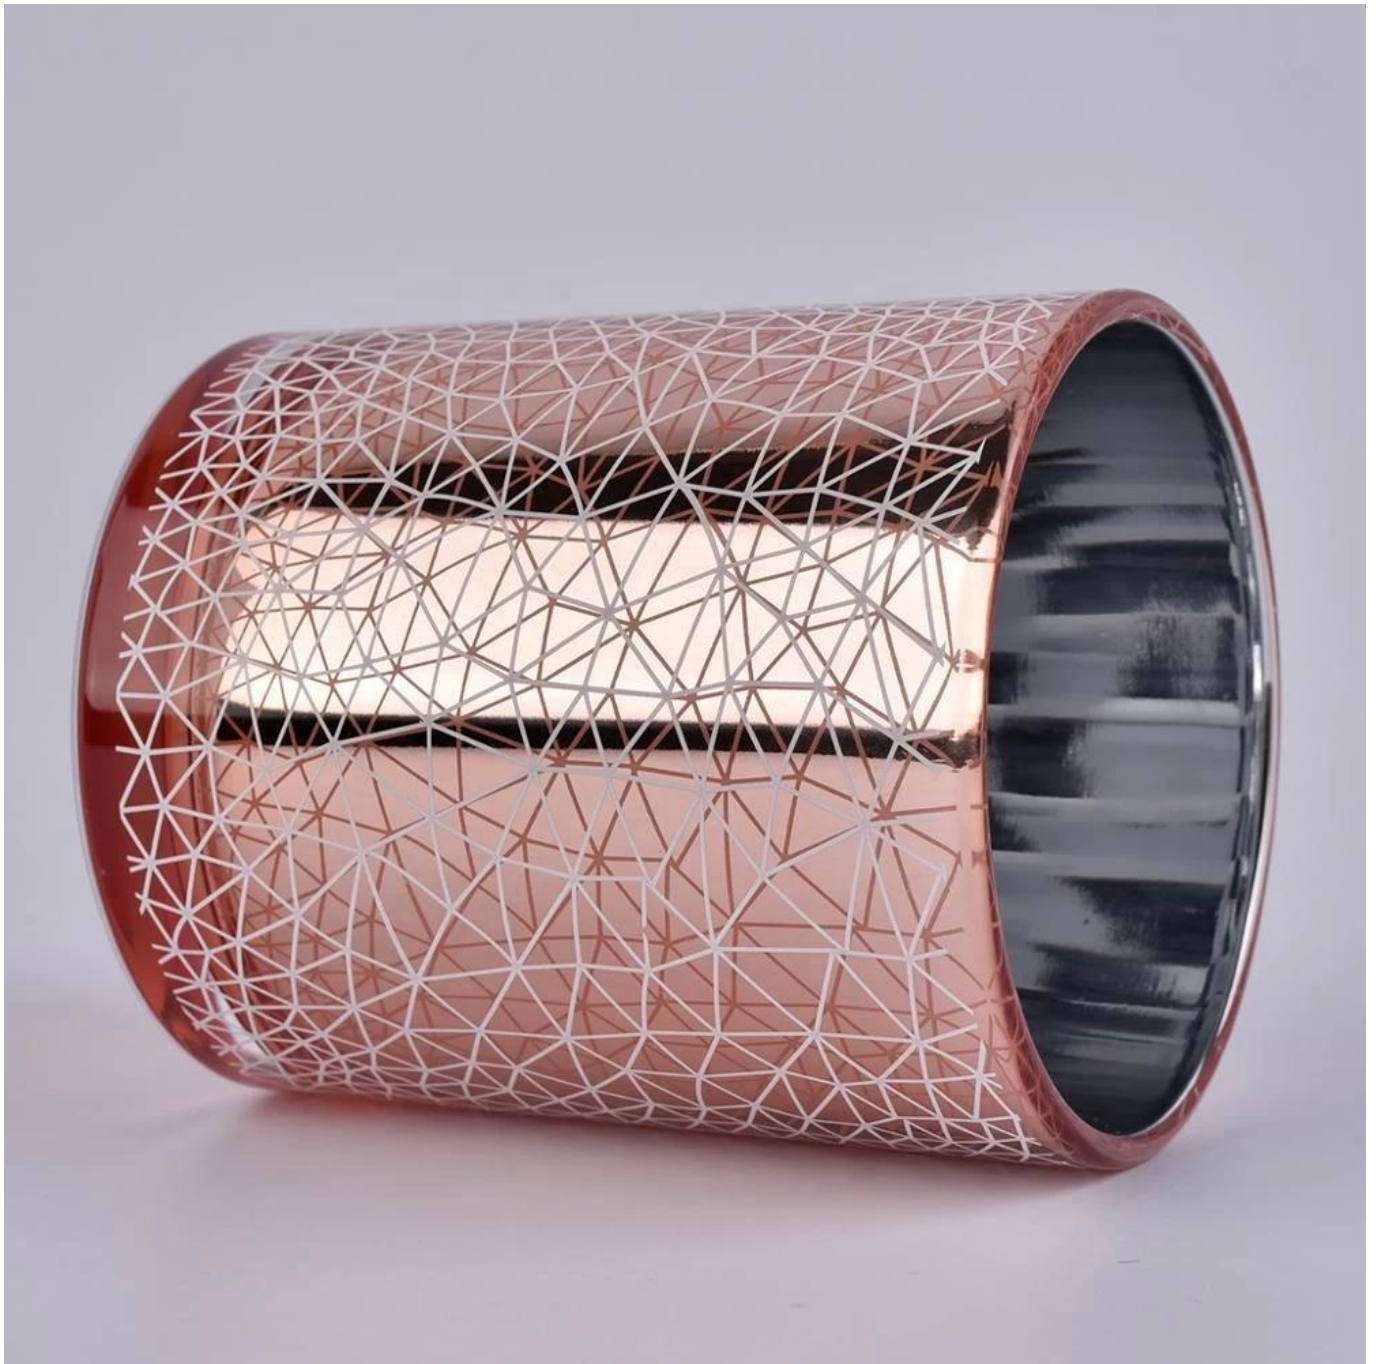

## Sunny glassware empty customized pink glass candle jars

### Product Description

---

The **luxury glass candle jars** are designed by our professional designers team. It is made from deep processing and kept good quality. It is suitable for home, wedding, party decorations and so on.