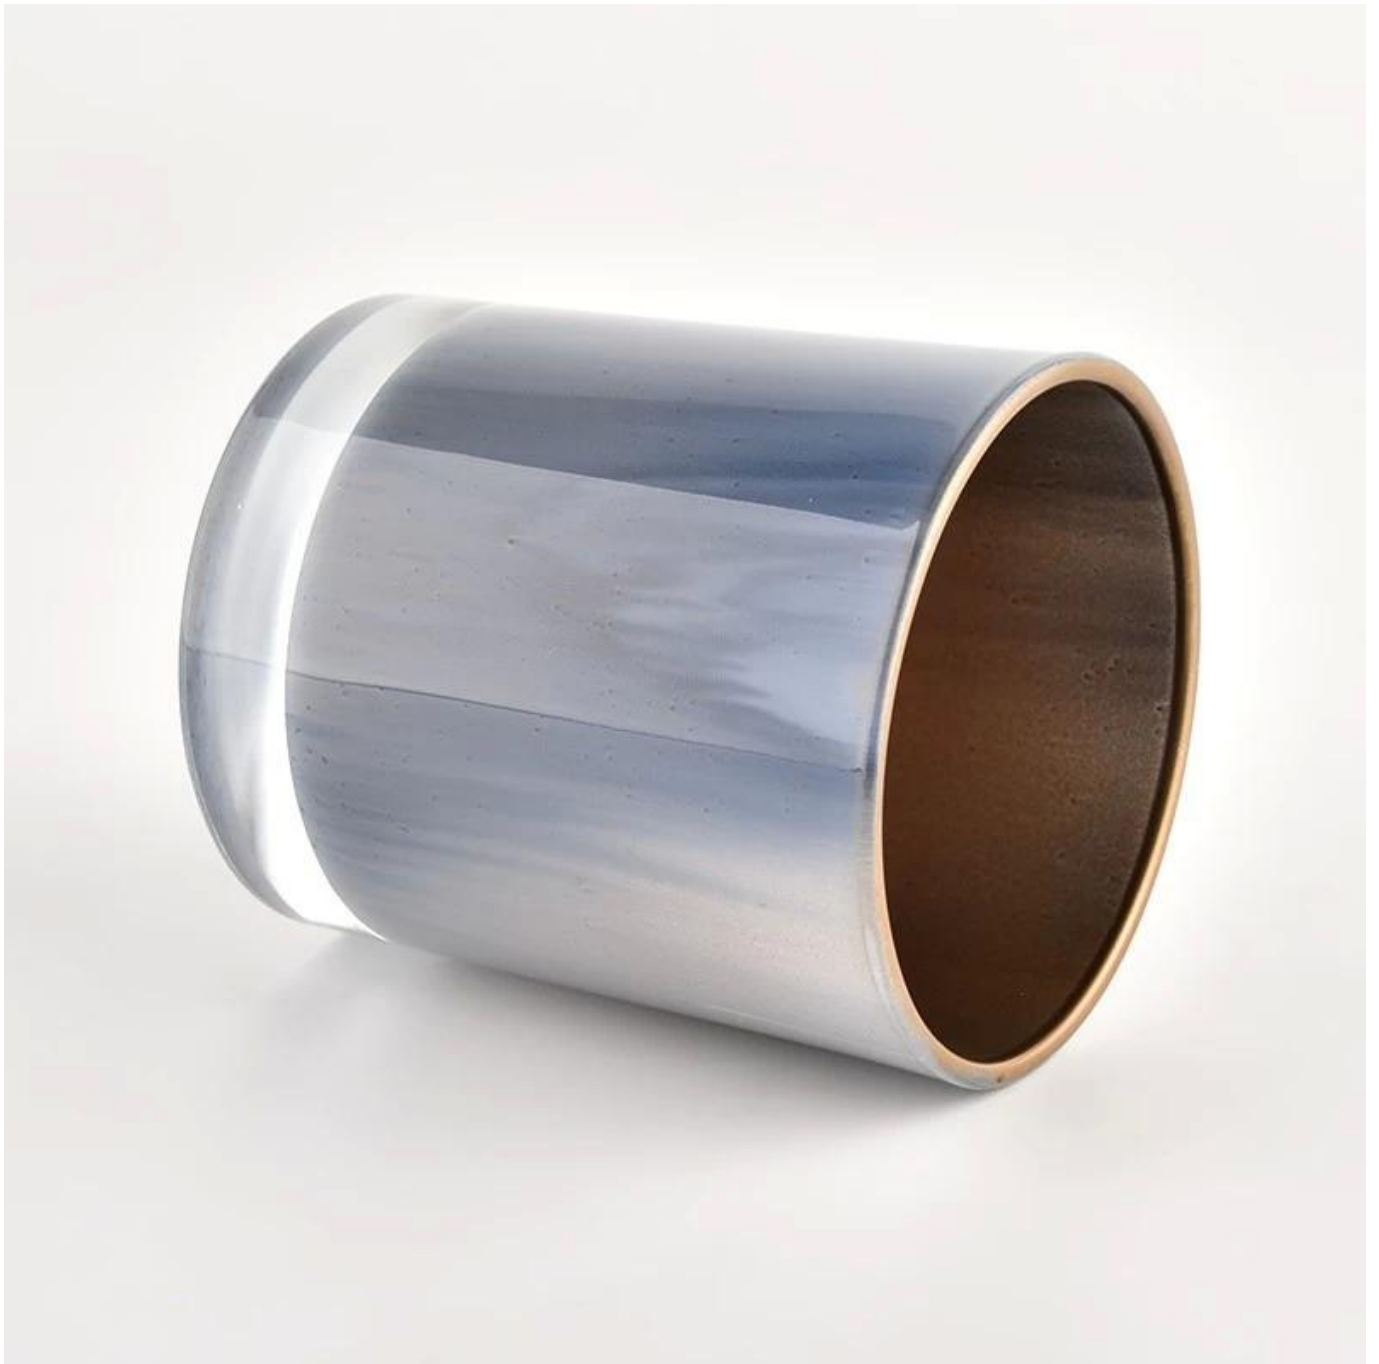

product description

product name	Glass candle jar gold inner with glass jars for candle home use
Sample time	1. 5 days if there is glass shape and size 2. 15 days, if you need new shapes and sizes glass
Measure	Item No.:SGHL21121515 Top dia: 80mm Bottom dia: 74mm Height: 90mm Weight: 290g Capacity: 300ml
Packing	Normal packing, Individual gift box, PVC box, window box, color box, white box, etc
Delivery time	Within 35 days after the sample and order confirmed
Payment term	30% deposit by T/T in advance and the balance against the copy of B/L
Shipment	By sea, by air, by Express and your shipping agent is acceptable
Usage Occasion	Home decor, Wedding Decoration, Wedding Favors, Decoration enhancement,

Unusual shapes and simple style-perfect for presenting your style in any room. Quality, impressive style and these [glass candle jar](#) so very gift worthy.

This classic 10 ounce glass tumbler is a fantastic choice for high end scented poured candles. It is highly versatile for use around the home, restaurant or retail setting as a tumbler, water glass, or as vase for wedding centerpieces.