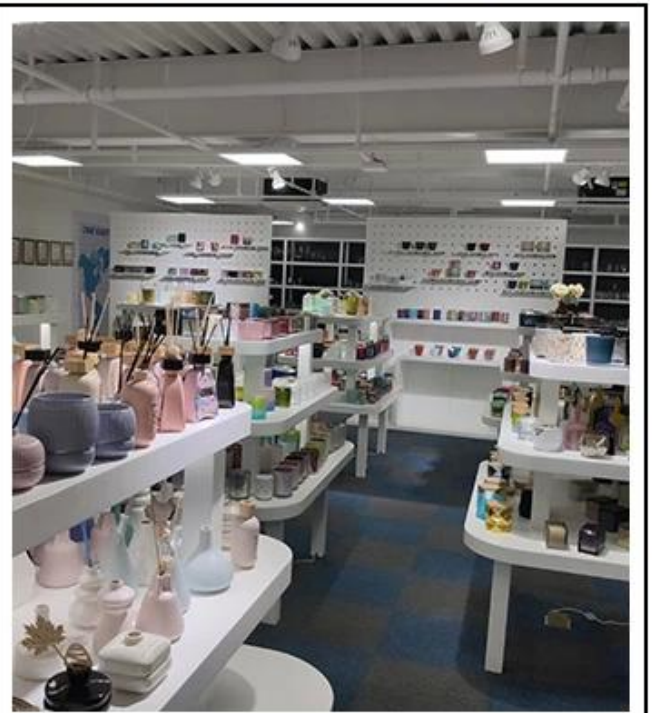

## Sample room&Trade show

---

---

# SAMPLE ROOM

There are more than 5000 products in  
sample room of Sunny Glassware  
for your reference.